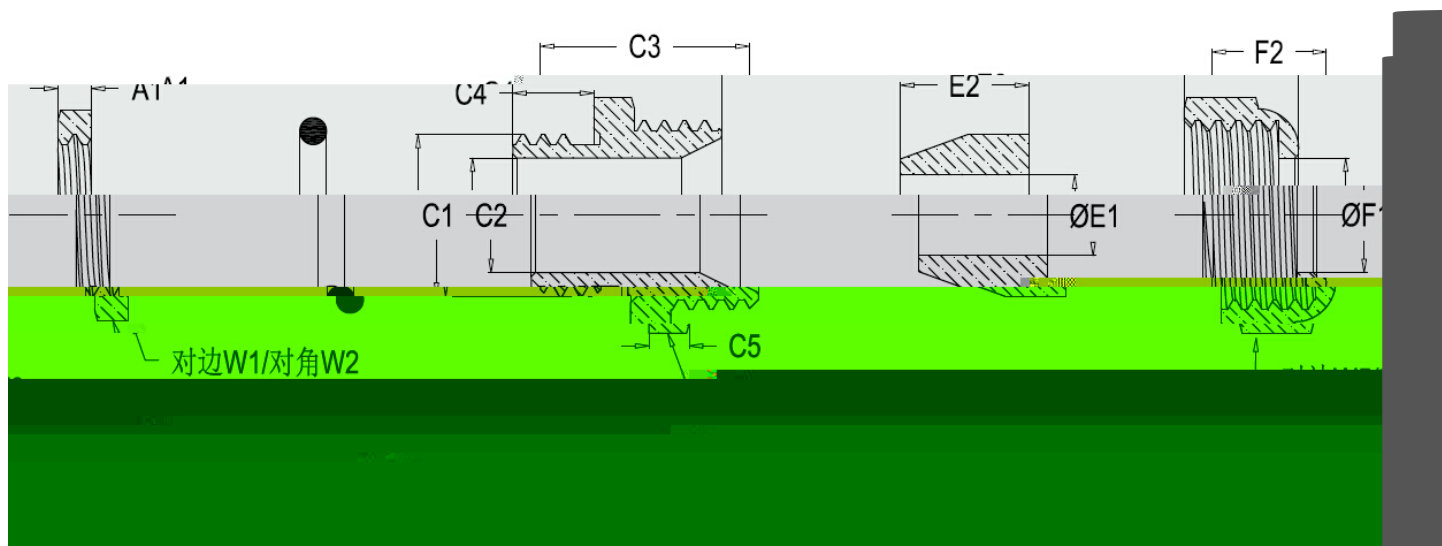

A-LED

LED

A,C,F

B,E

R HS

IP68.

-40 150

LED

LED

LED

I N	T a	Cab Ra	T a O.D. D1	Pa M H	S										S a S			S
					A1	C1	C2	C3	C4	C5	E1	E2	F1	F2	W1/W2	W3/W4	W5/W6	
A-LED-M12X1.5 (3-6)	M12X1.5	3-6	12	12-12.3	2.5	12	8.5	15.5	6	3	6	9	8.5	8.5	14/15.5	16/17.5	16/17.5	
A-LED-M12X1.5 (4-8)	M12X1.5	4-8	12	12-12.3	2.5	12	8.5	16.5	7	3	8	9.5	10.3	8.5	14/15.5	16/17.5	16/17.5	
A-LED-M16X1.5	M16X1.5	4-8	16	16-16.3	2.8	16	10	18.5	6.5	4	8	9.5	9.5	9.7	18/20	18/19.8	18/19.8	

(4-8)																			100PCS
A-LED-M16X1.5 (6-10)	M16X1.5	6-10	16 .	16-16.3	P 2.8	16	10	19.5	8	4	10	11	11.5	10	18/20	20/22.5	20/22.5		
A-LED-M20X1.5 (8-12)	M20X1.5	8-12	20	20-20.3	3.2	2016	12.4	20.5	8.5	3.6	12	12	12.5	10	22/24.5	22/24.5	22/24.5		
A-LED-PG7b M																			