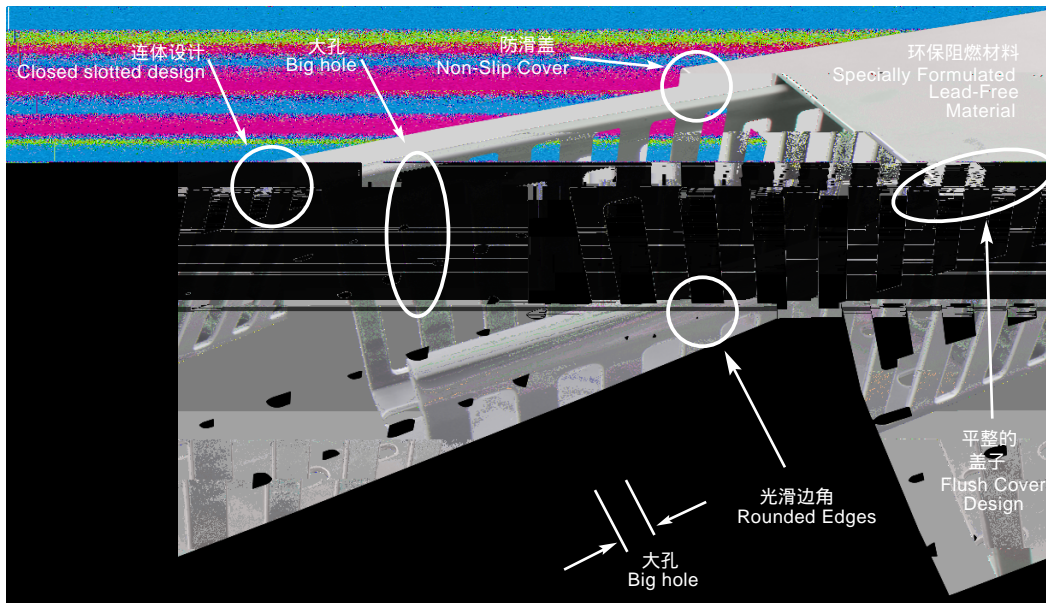

# RCCN 日成VDRC型闭口环保线槽 Wide Close Slot Wiring Duct

特点/Features	优点/Advantages	益处/Benefits
大的孔 Wide finger and slot design	顶端连体结构,易扣盖子,整体强度大 Solid on the top of wall,easy to cover	可以用于较大的电线或者捆绑的电线 Can be used with a wide range of wire and
环保阻燃材料 Rohs approved Enviroment-friendly Material	符合欧盟ROHS环保测试, 符合美国UL94V-0,良好的阻燃性 Approved by EU Rohs, Compliant with US UL 94V-0,good inflaming	环保不含有铅的PVC 不会对人体健康构成危害,材料良好阻燃性, 使明火自熄,在着火的情况下,保证安全 Eliminates health concerns associated with PVC that contains lead
光滑的边角 Smooth rounded edges	齿的顶端和孔的边缘光滑 Smooth edges in duct slots and at top of duct fingers	防止电线和手被毛刺割伤 Protects hands and wiring/cabling from abrasion
防滑盖 non-slip liner inside duct covers)	安装时不容易滑盖 Will not slide easily when installed on duct base	防运输振动导致滑盖 防线缆垂直安装时滑盖 Cover stays in place during shipment, vibration and when in a vertical orientation,eliminating rework
平整的盖子设计 Flush cover design Greater capacity than traditional duct designs	比传统的设计有更大的空间 盖子与槽体齐平 Cover sits flush with sidewall	比老款装相同数量的电线表面更平整美观 Can potentially use a smaller size wiring duct for same number of wires Provides a neat and finished appearance
冲孔断面/Slot smooth	冲孔后齿的表面平整光滑 Smooth edge after punching	不用修毛刺,节省时间 No need to get offer abrasion, save time
顶部连体开孔设计 Solid design on top wall	方便盖子组合 Convenient to cover	加快线槽的组装时间 Speed wire installation
四种颜色可选 Four different colors	可用于不同场合的安装要求。 Suitable to different environments using	项目对颜色有要求时选择范围更加的广泛更快的满足终端用户的需求。 Can meet different customers'request in different project
通过多项认证 Approved by many certificates	美国UL,加拿大CULUS, 欧盟CE ,ROHS,REACH 铁道部机车阻燃低烟认证。 America UL,Canada CULUS, EuropeCE ,ROHS,REACH Flamily and low smoking certificate	满足项目应用零配件需要提供产品认证,确保产品在世界各地均可放心使用 Can provide related certificates of the projects or parts need