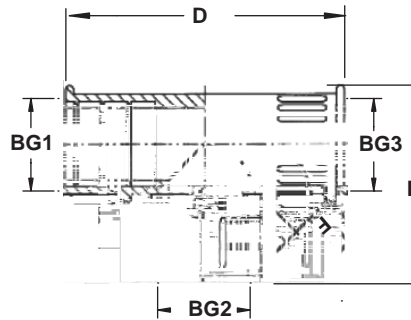

RCCN 日成BGK型软管接头 Plastic K-Distributor

产品材质: 采用橡胶制成
颜色种类: 黑色
工作温度: -20°C至85°C

Material: Rubber
Color: Black
Work Temperature: -20°C to 85°C

单位/Unit:mm

型号 Item No.	对应软管 Conduit item no BG1 × BG2	适配软管 Outer dia. BG1	适配软管 Outer dia. BG3	外径 Outer dia. B1	外径 Outer dia. B2	长度 Length H	包装 Packing pcs
BGK 2 × 10.0	10.0 × 10.0	BG-07	BG-07	17.5	17.5	33.5	10
BGK 2 × 13.0	13.0 × 13.0	BG-10	BG-10	20.0	20.0	36.5	10
BGK 2 × 15.8	15.8 × 15.8	BG-12	BG-12	23.0	23.0	44.5	10
BGK 2 × 18.5	18.5 × 18.5	BG-15	BG-15	26.5	26.5	48.0	10
BGK 2 × 21.2	21.2 × 21.2	BG-17	BG-17	29.5	29.5	48.0	10
BGK 2 × 28.5	28.5 × 28.5	BG-23	BG-23	36.5	36.5	48.0	10
BGK 2 × 34.5	34.5 × 34.5	BG-29	BG-29	42.5	42.5	48.0	10
BGK 2 × 42.5	42.5 × 42.5	BG-36	BG-36	51.0	51.0	60.0	10
BGK 2 × 54.5	54.5 × 54.5	BG-48	BG-48	63.0	63.0	70.0	10

RCCN 日成BGT型三通软管接头 Plastic T-Distributor

产品材质: 采用橡胶原料制成,
颜色种类: 黑色
工作温度: -20°C至85°C

Material: Rubber
Color: Black
Work Temperature: -20°C to 85°C

单位/Unit:mm

型号 Item No.	对应软管 Conduit item no BG1 × BG2/BG2	适配软管 Outer dia. BG2	适配软管 Outer dia. BG3	适配软管 Outer dia. BG1	固定孔 Fix hole F	长度 Length D	宽度 Width E
BGT3 × 10.0B	3 × 10.0	BG-07	BG-07	BG-07	4	46.5	32.5
BGT3 × 13.0B	3 × 13.0	BG-10	BG-10	BG-10	4	54.5	36.5
BGT3 × 15.8B	3 × 15.8	BG-12	BG-12	BG-12	4	68.0	46.0
BGT3 × 18.5B	3 × 18.5	BG-15	BG-15	BG-15	4	81.0	54.5
BGT3 × 21.2B	3 × 21.2	BG-17	BG-17	BG-17	4	82.5	62.5
BGT3 × 28.5B	3 × 28.5	BG-23	BG-23	BG-23	4	81.0	54.5
BGT3 × 34.5B	3 × 34.5	BG-29	BG-29	BG-29	4	82.5	62.5
BGT3 × 42.5B	3 × 42.5	BG-36	BG-36	BG-36	4	82.5	62.5
BGT2 × 15.8/21.2B	2 × 15.8/21.2	BG-12	BG-12	BG-17	4	75.0	52.0
BGT2 × 21.2/28.5B	2 × 21.2/28.5	BG-17	BG-17	BG-23	4	68.0	60.5
BGT2 × 28.5/34.5B	2 × 28.5/34.5	BG-23	BG-23	BG-29	4	86.0	77.0
BGT2 × 34.5/42.5B	2 × 34.5/42.5	BG-29	BG-29	BG-36	4	98.5	89.0