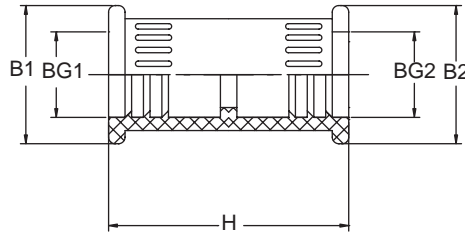

RCCN 日成BGK型软管接头 Plastic K-Distributor

产品材质: 采用橡胶制成
颜色种类: 黑色
工作温度: -20°C至85°C

Material: Rubber
Color: Black
Work Temperature: -20°C to 85°C

单位/Unit:mm

型号 Item No.	对应软管 Conduit item no BG1 × BG2	适配软管 Outer dia. BG1	适配软管 Outer dia. BG3	外径 Outer dia. B1	外径 Outer dia. B2	长度 Length H	包装 Packing pcs
BGK 2 × 10.0	10.0 × 10.0	BG-07	BG-07	17.5	17.5	33.5	10
BGK 2 × 13.0	13.0 × 13.0	BG-10	BG-10	20.0	20.0	36.5	10
BGK 2 × 15.8	15.8 × 15.8	BG-12	BG-12	23.0	23.0	44.5	10
BGK 2 × 18.5	18.5 × 18.5	BG-15	BG-15	26.5	26.5	48.0	10
BGK 2 × 21.2	21.2 × 21.2	BG-17	BG-17	29.5	29.5	48.0	10
BGK 2 × 28.5	28.5 × 28.5	BG-23	BG-23	36.5	36.5	48.0	10
BGK 2 × 34.5	34.5 × 34.5	BG-29	BG-29	42.5	42.5	48.0	10
BGK 2 × 42.5	42.5 × 42.5	BG-36	BG-36	51.0	51.0	60.0	10
BGK 2 × 54.5	54.5 × 54.5	BG-48	BG-48	63.0	63.0	70.0	10

RCCN 日成BGT型三通软管接头 Plastic T-Distributor

产品材质: 采用橡胶原料制成,
颜色种类: 黑色
工作温度: -20°C至85°C

Material: Rubber
Color: Black
Work Temperature: -20°C to 85°C

单位/Unit:mm

型号 Item No.	对应软管 Conduit item no BG1 × BG2/BG2	适配软管 Outer dia. BG2	适配软管 Outer dia. BG3	适配软管 Outer dia. BG1	固定孔 Fix hole F	长度 Length D	宽度 Width E
BGT3 × 10.0B	3 × 10.0	BG-07	BG-07	BG-07	4	46.5	32.5
BGT3 × 13.0B	3 × 13.0	BG-10	BG-10	BG-10	4	54.5	36.5
BGT3 × 15.8B	3 × 15.8	BG-12	BG-12	BG-12	4	68.0	46.0
BGT3 × 18.5B	3 × 18.5	BG-15	BG-15	BG-15	4	81.0	54.5
BGT3 × 21.2B	3 × 21.2	BG-17	BG-17	BG-17	4	82.5	62.5
BGT3 × 28.5B	3 × 28.5	BG-23	BG-23	BG-23	4	81.0	54.5
BGT3 × 34.5B	3 × 34.5	BG-29	BG-29	BG-29	4	82.5	62.5
BGT3 × 42.5B	3 × 42.5	BG-36	BG-36	BG-36	4	82.5	62.5
BGT2 × 15.8/21.2B	2 × 15.8/21.2	BG-12	BG-12	BG-17	4	75.0	52.0
BGT2 × 21.2/28.5B	2 × 21.2/28.5	BG-17	BG-17	BG-23	4	68.0	60.5
BGT2 × 28.5/34.5B	2 × 28.5/34.5	BG-23	BG-23	BG-29	4	86.0	77.0
BGT2 × 34.5/42.5B	2 × 34.5/42.5	BG-29	BG-29	BG-36	4	98.5	89.0